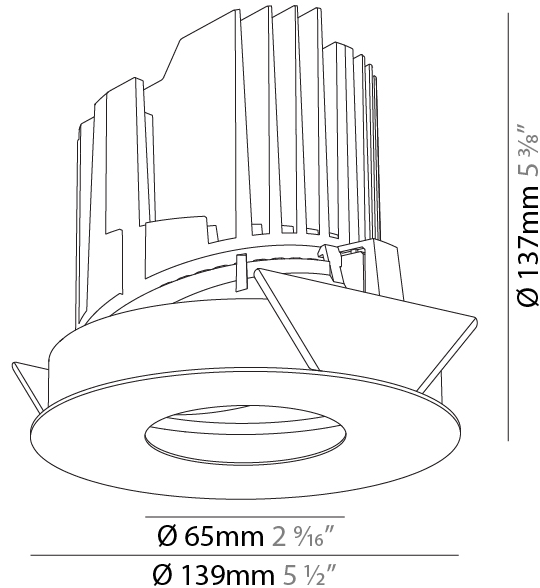

GENERAL

Series: Bioniq
Subseries: Bioniq Round Semi Adjustable
Brand: Prolight
Division: Architectural
Mounting Type: Recessed
Mounting Location: Ceiling
Subcategory: Downlight

PHYSICAL

Shape: Round
Diameter (mm): 139
Diameter (in): 5 1/2
Height (mm): 137
Height (in): 5 3/8
Ceiling Thickness (mm): 10 / 12.5 / 15
Ceiling Thickness (in): 3/8 or 1/2 or 9/16
Min. Recessing Depth (mm): 150
Min. Recessing Depth (in): 5 7/8
Light Distribution: Adjustable / Downlight
Weight (kg): 0.856
Weight (lbs): 1.89
Fixture Finish: SSR / BKV / CWI / CRY / HAB / UFT / ITA / RUA / FTG / MYG / LOD / PUS / FRO / FUP / KIA / POP / BLS / SPG / MEY / GOH / GUM / CHC / COM / ABZ / JAG / OBR / MOS / ROR
Fixture Material: Aluminum Die Cast
Cut-out Measurements: 130mm / 5 1/8"

GENERAL

Series: Bioniq
Subseries: Bioniq Round Wallwash
Brand: Prolicht
Division: Architectural
Mounting Type: Recessed
Mounting Location: Ceiling
Subcategory: Downlight

PHYSICAL

Shape: Round
Diameter (mm): 139
Diameter (in): 5 1/2
Height (mm): 137
Height (in): 5 3/8
Ceiling Thickness (mm): 10 / 12.5 / 15 / 25
Ceiling Thickness (in): 3/8 or 1/2 or 9/16
Min. Recessing Depth (mm): 150
Min. Recessing Depth (in): 5 7/8
Light Distribution: Adjustable / Asymmetric
Weight (kg): 0.865
Weight (lbs): 1.9
Fixture Finish: SSR / BKV / CWI / CRY / HAB / UFT / ITA / RUA / FTG / MYG / LOD / PUS / FRO / FUP / KIA / POP / BLS / SPG / MEY / GOH / GUM / CHC / COM / ABZ / JAG / OBR / MOS / ROR
Fixture Material: Aluminum Die Cast
Cut-out Measurements: 130mm / 5 1/8"

OPTICAL

Reflector°: 20 / 25 / 40
Adjustability: Fixed

RATINGS AND CERTIFICATIONS

Certified By: Certified for North American Standards
IP rating: IP20

	130mm 5 1/8"	150mm 5 7/8"	10 15mm 3/8" 9/16"	30°	355°	
A						