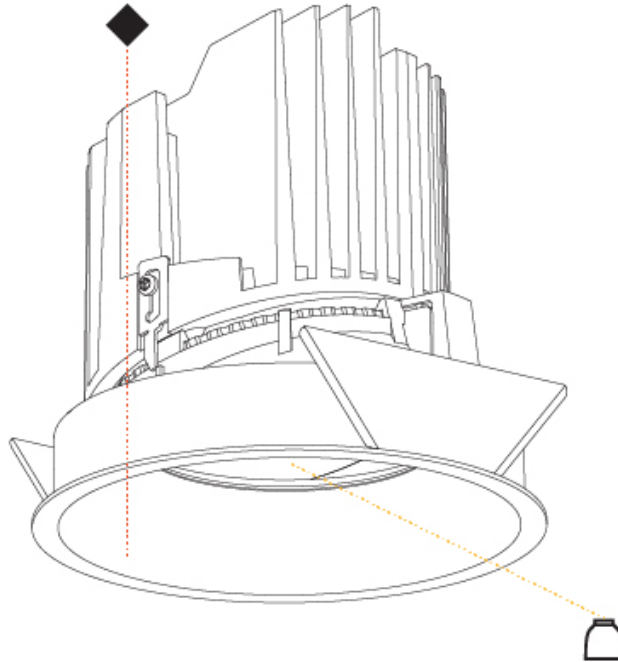

BIONIQ ROUND SEMI ADJUSTABLE RECESSED

A35308-

PROJECT _____

TYPE _____

SPECIFIER _____

QUANTITY _____

DATE _____

A